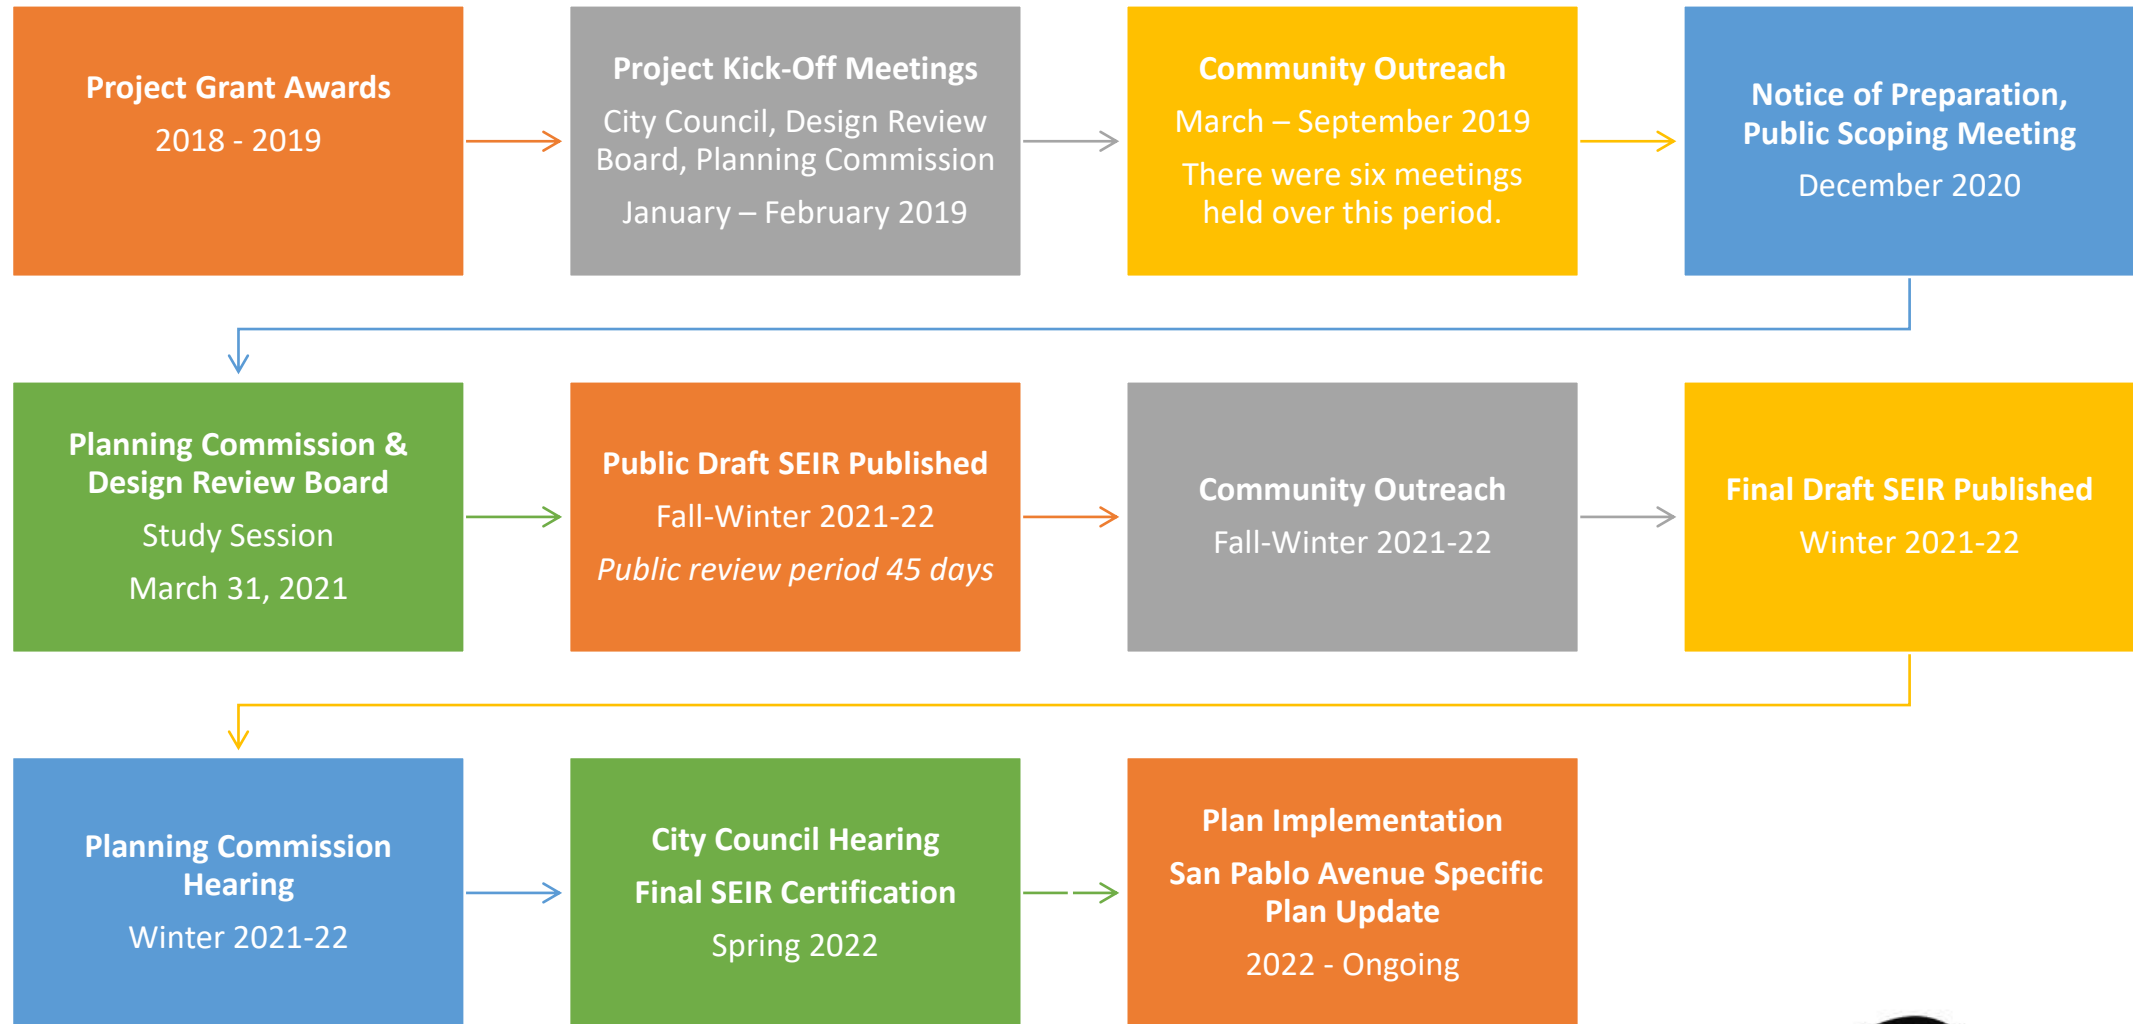

UPDATE TO THE SAN PABLO AVENUE SPECIFIC PLAN: SUPPLEMENTAL ENVIRONMENTAL IMPACT REPORT (SEIR) PROJECT SCHEDULE

Please visit www.el-cerrito.org/SPASPCurrent for past meeting materials and presentations. Community participation and input is available throughout this process and during each phase.