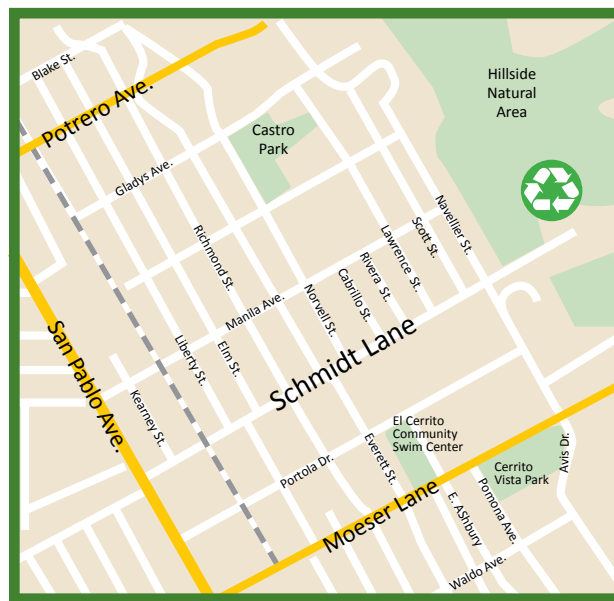

LOCATION:

7501 Schmidt Lane
El Cerrito, CA
510-215-4350

HOURS

Monday–Friday:
8:00 a.m. to 5:45 p.m.

Saturday–Sunday:
9:00 a.m. to 4:45 p.m.

www.ecrecycling.org

Closed on all major holidays and observances.

SPECIAL EVENTS & TOURS